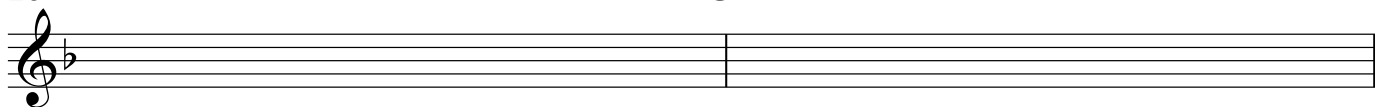

Knock beautiful smile

♩ = 120

Intro

B♭

Gm⁷

Dm

6 B♭

Gm⁷

Dm

A

10 B♭

Gm⁷

Dm

14 B♭

Gm⁷

Dm

18 B♭

Gm⁷

Dm

22 B♭

Gm⁷

Dm

26 B♭

Gm⁷

28 Dm ♩ = 135

32 Dm