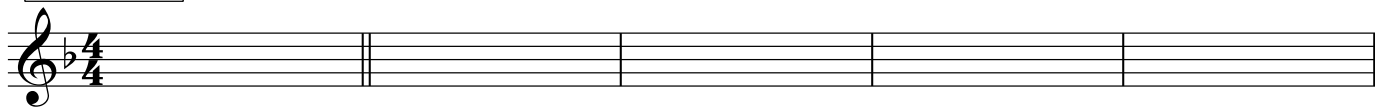

Knock beautiful smile

♩ = 120

Intro

B♭

Gm⁷

Dm

6 B♭

Gm⁷